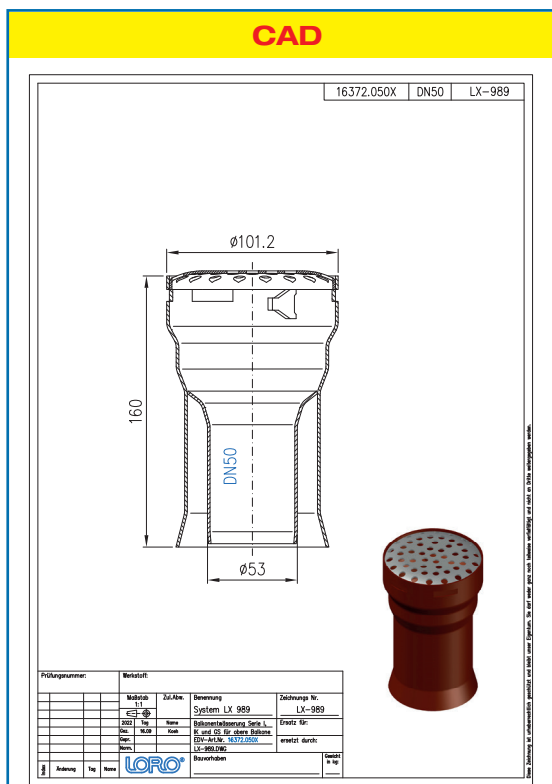

Specification sheet LX 989

Balcony drainage system Series I, IK, G, GF, GS, for upper balconies

Main drainage	
Gravity flow	
Silent	
Discharge rate:	1,25 l/s
Water height:	35 mm
Roof penetration:	95 - 350 mm
Diameter:	DN 50
LX-Number:	LX 989
Weir height:	-
Drain:	ventilated
Downpipe:	ventilated
Downpipe height:	-
Drainage:	-
Flange form:	-

1 x Art.-No. 00986.000X, LORO-X Lubricant

Systempower

Systemshape

Water height	mm	5	10	15	20	25	30	35	40	45	50	55	60	65	70	75	80
Discharge	l/sec	0,3	0,6	0,8	0,9	1,06	1,16	1,25	1,32	1,38	1,43	1,5	-	-	-	-	-
Silent																	

LORO-Balcony drainage, Series I, IK, G, GF und GS

DN 50

with strainer for upper balconies

LX989-12X

with dome,
Series I
Drain Art.-No.
for plate thickness from:

95 mm: No. 16375.050X
120 mm: No. 16370.050X
140 mm: No. 16371.050X
160 mm: No. 16372.050X
180 mm: No. 16373.050X
200 mm: No. 16374.050X
220 mm: No. 16376.050X