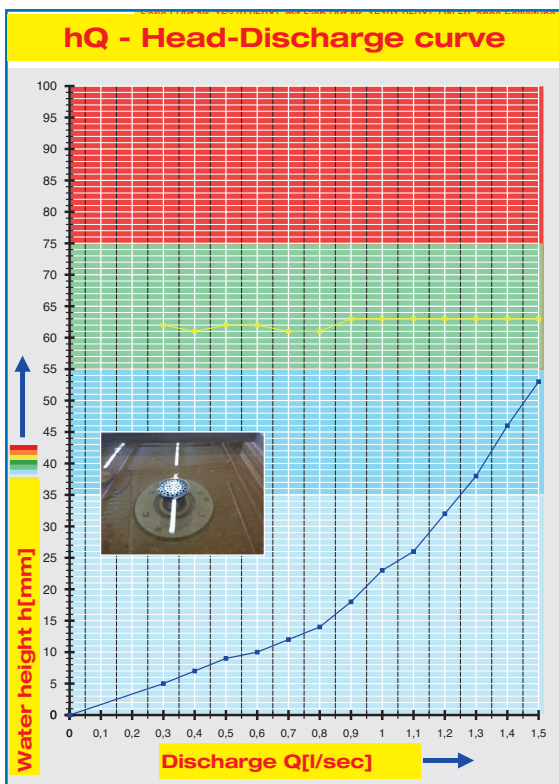

Specification sheet LX 989

Balcony drainage system Series I, IK, G, GF, GS, for upper balconies

Main drainage	
Gravity flow	
Silent	
Discharge rate:	1,25 l/s
Water height:	35 mm
Roof penetration:	95 - 350 mm
Diameter:	DN 50
LX-Number:	LX 989
Weir height:	-
Drain:	ventilated
Downpipe:	ventilated
Downpipe height:	-
Drainage:	-
Flange form:	-

1 x Art.-No. 00986.000X, LORO-X Lubricant

Systempower

Systemshape

Water height	mm	5	10	15	20	25	30	35	40	45	50	55	60	65	70	75	80
Discharge	l/sec	0,3	0,6	0,8	0,9	1,06	1,16	1,25	1,32	1,38	1,43	1,5	-	-	-	-	-
Silent																	