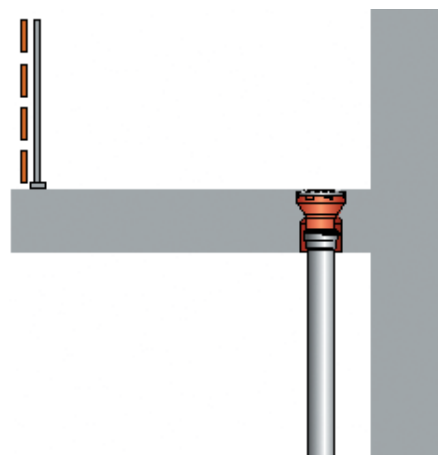

Specification sheet LX 989

Balcony drainage system Series I, IK, G, GF, GS, for upper balconies

Main drainage	
Gravity flow	
Silent	
Discharge rate:	1,25 l/s
Water height:	35 mm
Roof penetration:	95 - 350 mm
Diameter:	DN 50
LX-Number:	LX 989
Weir height:	-
Drain:	ventilated
Downpipe:	ventilated
Downpipe height:	-
Drainage:	-
Flange form:	-

LX 989 Piece list

1 x Art.-No. choose drain on page two!

1 X Art.-No. 16191.050X, Strainer for upper balconies

1 x Art.-No. 01005.050X, LORO-X Pipe with one socket

1 x Art.-No. 00911.050X, LORO-X Sealing elements

1 x Art.-No. 00986.000X, LORO-X Lubricant

Systempower

Systemshape

Water height	mm	5	10	15	20	25	30	35	40	45	50	55	60	65	70	75	80
Discharge	l/sec	0,3	0,6	0,8	0,9	1,06	1,16	1,25	1,32	1,38	1,43	1,5	-	-	-	-	-
Silent																	